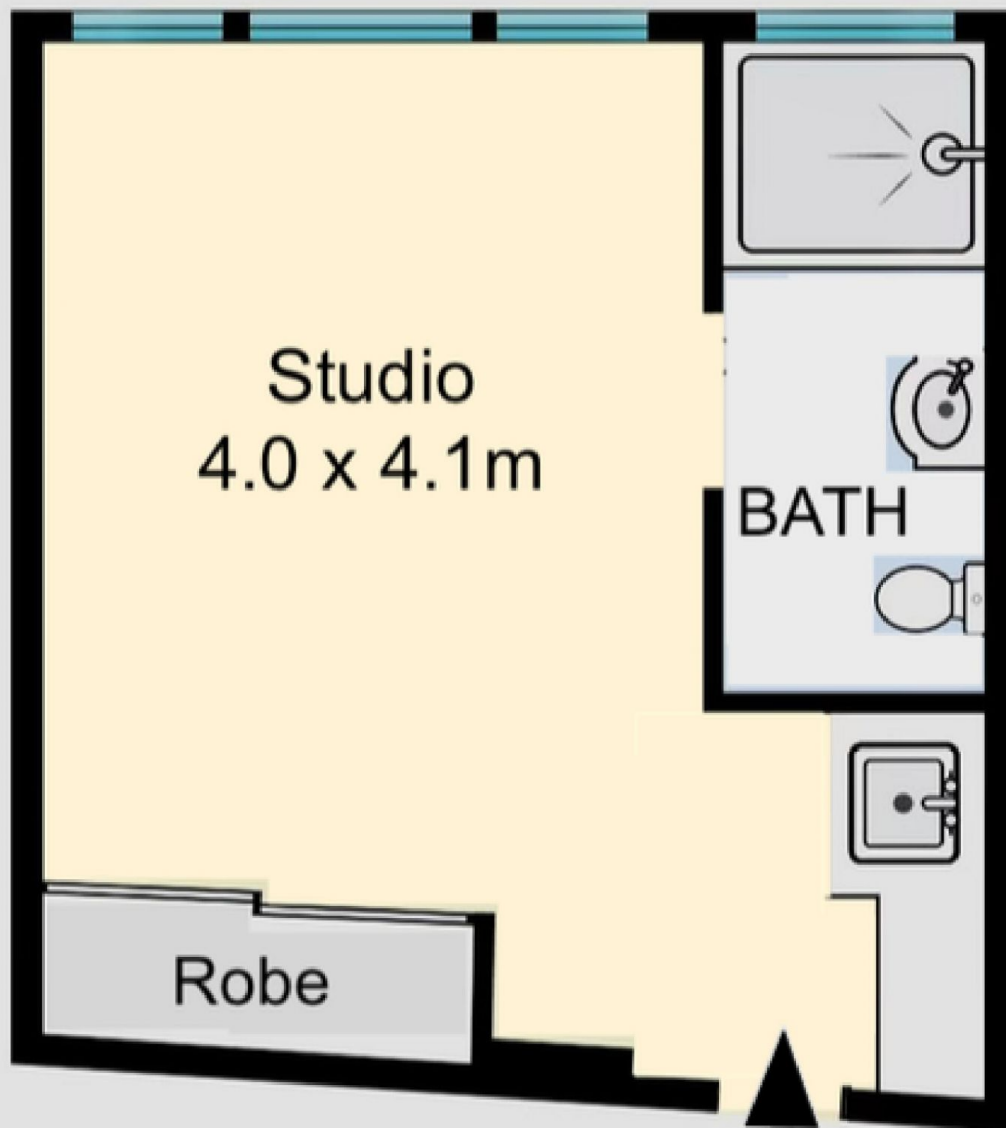

## Level Two

104/2b Mona Road, Darling Point **SCALE (METRES)**

Scale in metres. Indicative only. Dimensions are approximate. All information contained here in is gathered from sources we believe to be reliable. However we cannot guarantee its accuracy and interested persons should rely on their own enquiries.