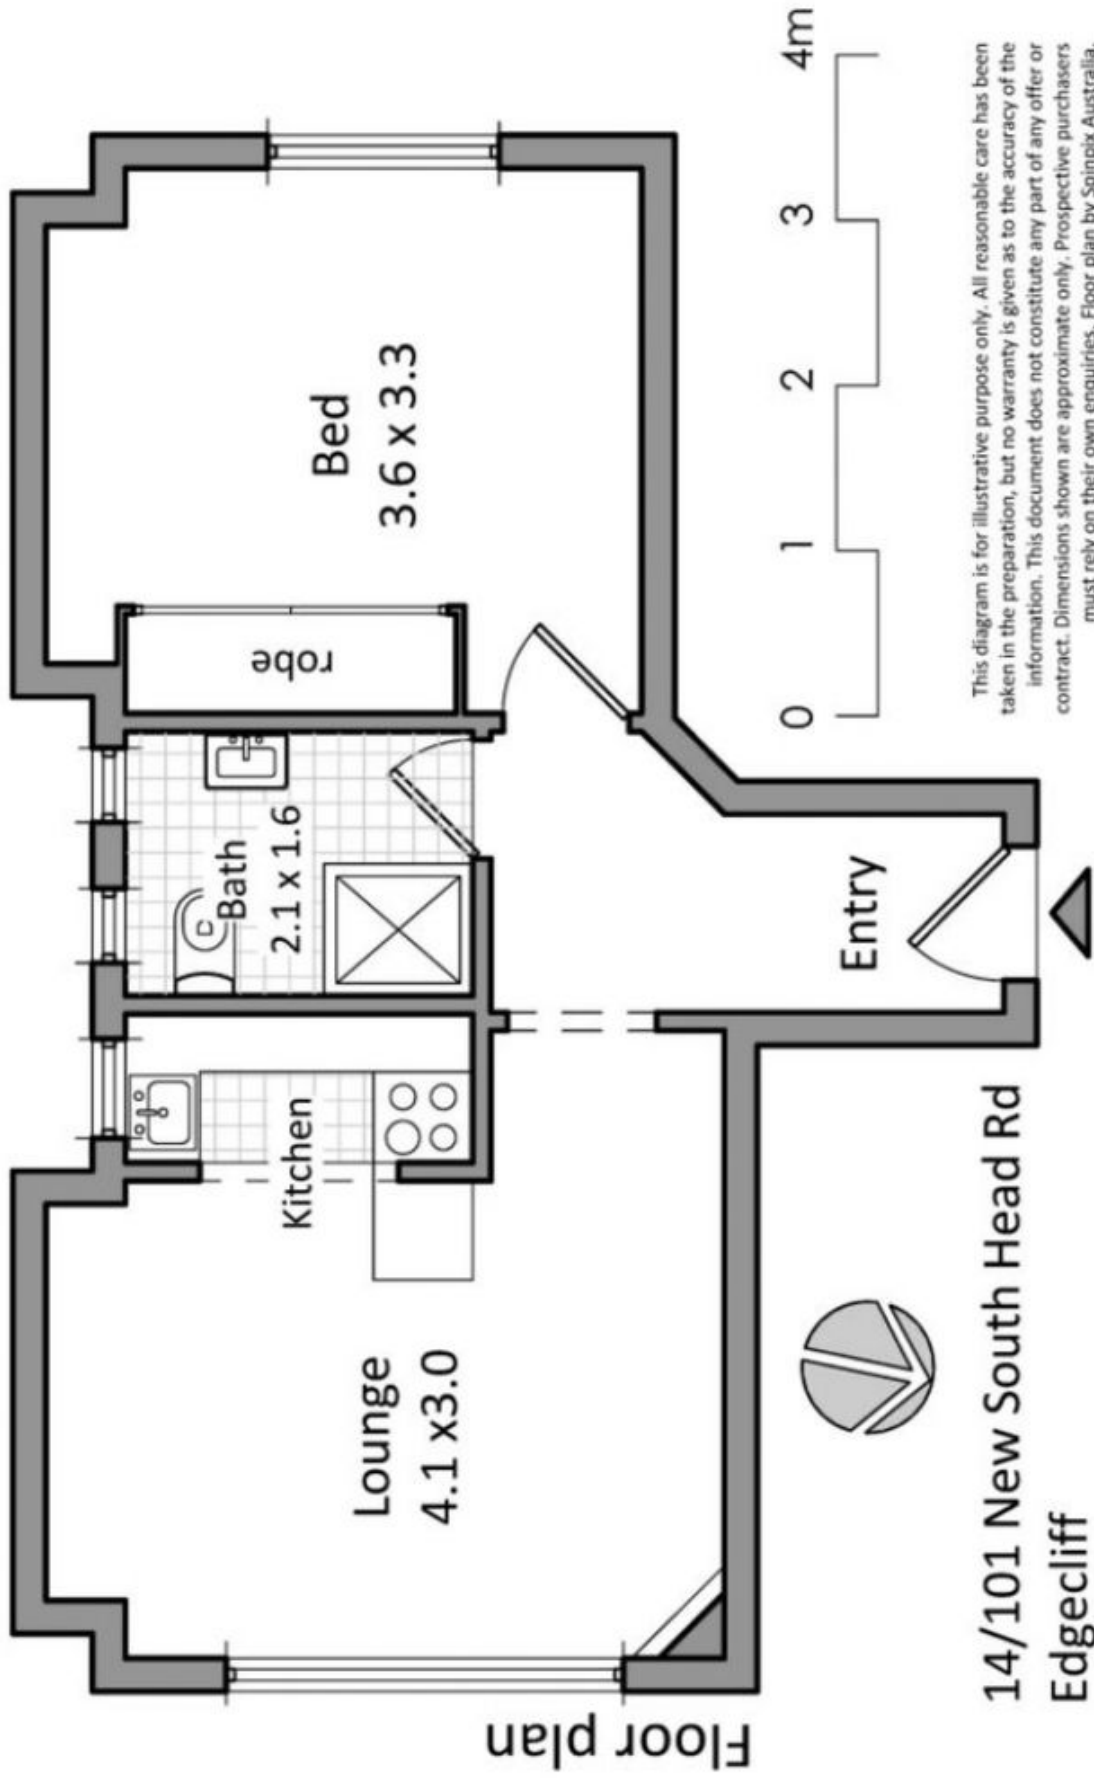

101 New South Head Road Edgecliff NSW

1 1

This generous and very practical one bedroom offering is located in the central pocket of Edgecliff which offers easy access to local parks and dining options in both Double Bay & Potts Point.

View : <https://www.onlinerealestateagents.com.au/lease/nsw/eastern-suburbs/edgecliff/residential/apartment/7043289>

Quietly position at rear of building
Well-appointed kitchen with induction cooking
Generous-sized bed with mirrored built-in robes
Stylishly updated bathroom with great lighting
Polished floorboards, neutral and airy interiors
Only a short walk to local public transport links
Located across the road from Rushcutters Bay
Onsite laundry facilities, small boutique block
Moments to lively Edgecliff Village precinct

Zeynab Melara
0474 336 736

Tolga Selim
0487 846 751

This diagram is for illustrative purpose only. All reasonable care has been taken in the preparation, but no warranty is given as to the accuracy of the information. This document does not constitute any part of any offer or contract. Dimensions shown are approximate only. Prospective purchasers must rely on their own enquiries. Floor plan by Spinpix Australia.